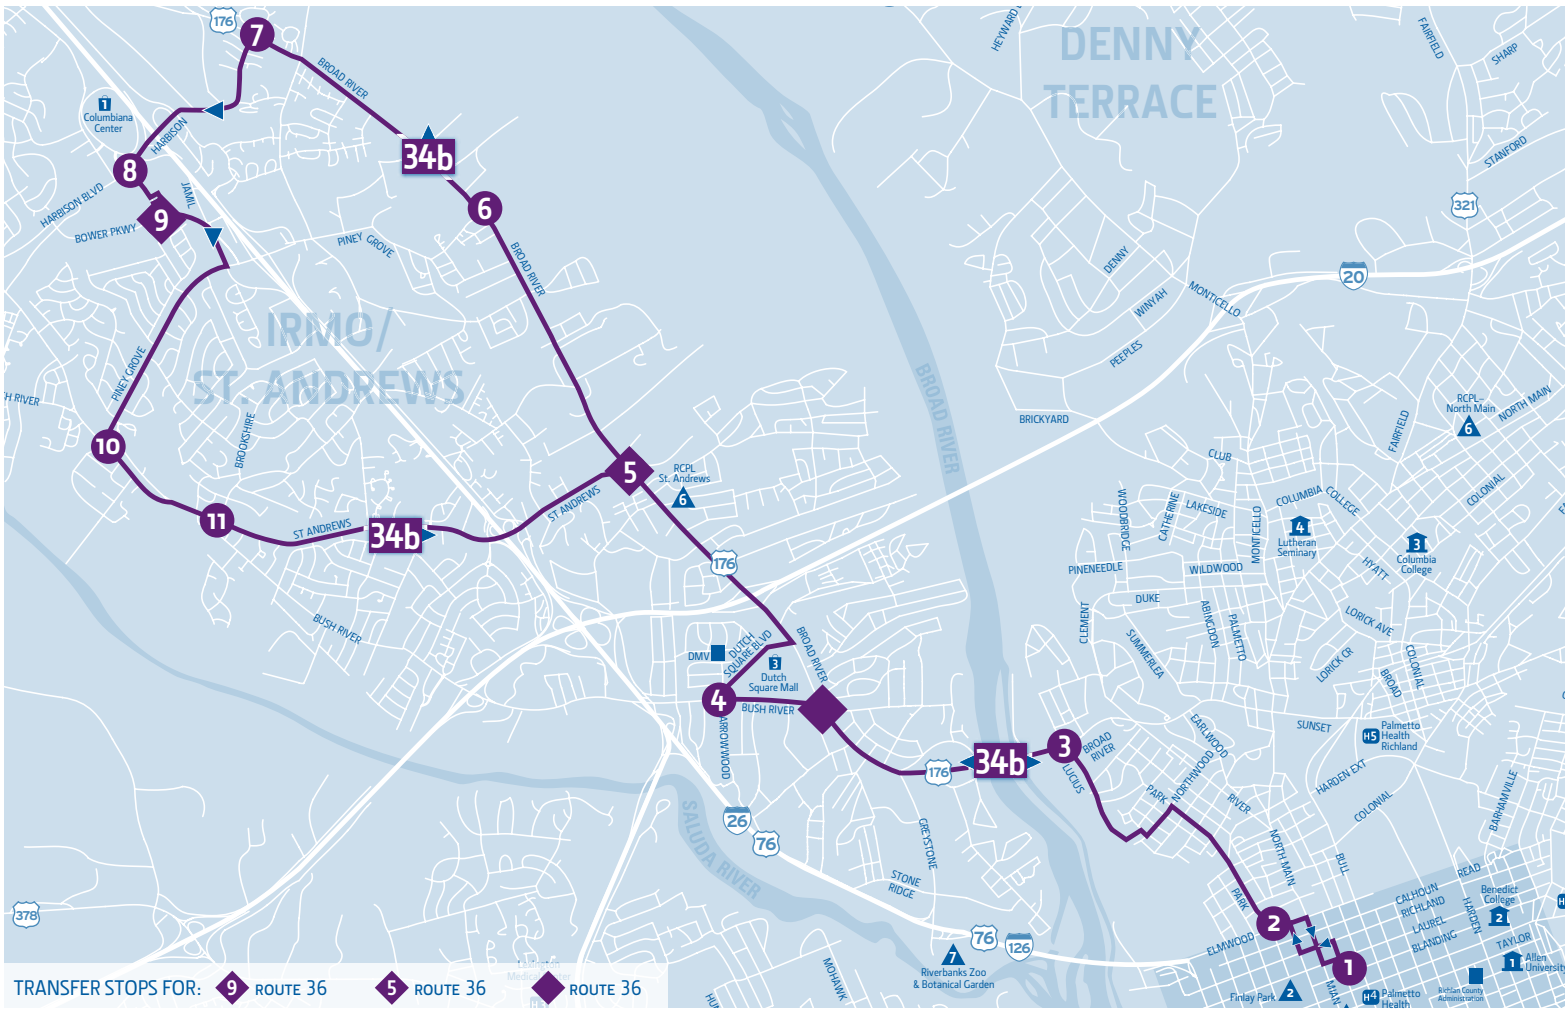

Visit us at www.gocmrta.com

» ROUTE 34b

Sunday Service

Effective January 3, 2011

Hourly Service with 34a
See 34 for Weekday & Saturday

SAINT ANDREWS

- Downtown Transit Center
- Boozier Shopping Center
- Dutch Square
- Saint Andrews Road
- Clusters of Whitehall
- Piney Grove Road
- Bower Parkway
- Harbison Boulevard

ROUTE 34b Saint Andrews

BOWER PARKWAY » TRANSIT CENTER Sunday Service

Questions? (803) 255-7100

TRANSFER STOPS FOR: **9** ROUTE 36 **5** ROUTE 36 **3** ROUTE 36

SUNDAY

ROUTE 34b OUTBOUND | Transit Center to Bower Parkway

1	2	3	4	5	6	7	8
TRANSIT CENTER SUMTER & LAUREL	ELMWOOD & PARK	BROAD RIVER & LUCIUS	BUSH RIVER & ARROWWOOD	ST. ANDREWS BROAD RIVER	BROAD RIVER & PINEY GROVE	BROAD RIVER & HARBISON	PARK TERRACE & HARBISON
DPT	DPT	DPT	DPT	DPT	DPT	DPT	ARR
							9:45 AM
11:00 AM	11:05 AM	11:13 AM	11:18 AM	11:30 AM	11:33 AM	11:38 AM	11:45 AM
1:00 PM	1:05 PM	1:13 PM	1:18 PM	1:30 PM	1:33 PM	1:38 PM	1:45 PM
3:00 PM	3:05 PM	3:13 PM	3:18 PM	3:30 PM	3:33 PM	3:38 PM	3:45 PM
5:00 PM	5:05 PM	5:13 PM	5:18 PM	5:30 PM	5:33 PM	5:38 PM	5:45 PM

ROUTE 34b INBOUND | Bower Parkway to Transit Center

8	9	10	11	5	4	3	2	1	
PARK TERRACE & HARBISON	BOWER PARKWAY	ST. ANDREWS & PINEY GROVE	ST. ANDREWS & BUSH RIVER	ST. ANDREWS & BROAD RIVER	BUSH RIVER & ARROWWOOD	BROAD RIVER & LUCIUS	ELMWOOD & PARK	TRANSIT CENTER SUMTER & LAUREL	CONTINUES ON TO ROUTE #
DPT	DPT	DPT	DPT	DPT	DPT	DPT	DPT	ARR	
9:55 AM	10:00 AM	10:05 AM	10:10 AM	10:18 AM	10:30 AM	10:40 AM	10:47 AM	10:50 AM	34B
11:55 AM	12:00 PM	12:05 PM	12:10 PM	12:18 PM	12:30 PM	12:40 PM	12:47 PM	12:50 PM	34B
1:55 PM	2:00 PM	2:05 PM	2:10 PM	2:18 PM	2:30 PM	2:40 PM	2:47 PM	2:50 PM	34B
3:55 PM	4:00 PM	4:05 PM	4:10 PM	4:18 PM	4:30 PM	4:40 PM	4:47 PM	4:50 PM	34B
5:55 PM	6:00 PM	6:05 PM	6:10 PM	6:18 PM	6:30 PM	6:40 PM	6:47 PM	6:50 PM	G